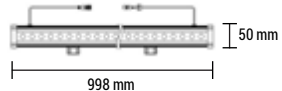

LED WALL WASHERS

OPTONICA

Watts	9W	CRI	>80
Input Voltage	AC:180-265V	IP Rating	IP65
Flux	960 lm	Life Span	25 000 h
Beam Angle	15°	Dimension	495x58x50 mm

A+

SKU No.
White Light
WW7134 6000K

Warm White
WW7131 2700K

Color temperature

9W WALL WASHER

9*1 LED CHIP

EAN Code 6000K 3800156671348

EAN Code 2700K 3800156671317

SKU No.

White Light
6000K WW7135

Warm White
2700K WW7132

Color temperature

Watts	18W	CRI	>80
Input Voltage	AC:180-265V	IP Rating	IP65
Flux	1440 lm	Life Span	25 000 h
Beam Angle	15°	Dimension	998x58x50 mm

A+

18W WALL WASHER

18*1 LED CHIP

EAN Code 6000K 3800156671355

EAN Code 2700K 3800156671324