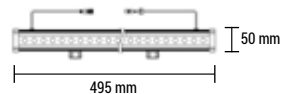

LED WALL WASHERS

OPTONICA

 Watts	9W	 CRI	>80
 Input Voltage	AC:180-265V	 IP Rating	IP65
 Flux	960 lm	 Life Span	25 000 h
 Beam Angle	15°	 Dimension	495x58x50 mm

A+

SKU No.
White Light
WW7134 6000K

Warm White
WW7131 2700K