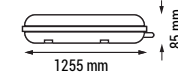

LED TUBES

For Single LED Tube 9W

SKU No.
OT6650

For Single LED Tube 18W

OT6652

T8 TUBE FIXTURE

SINGLE T8 TUBE SOCKET
FOR ONE-SIDE POWER

For Single LED Tube 23W

OT6654

For Two LED Tubes 9W

OT6651

For Two LED Tubes 18W

OT6653

T8 TUBE FIXTURE

DUBLE TUBE SOCKET
FOR ONE-SIDE POWER

For Two LED Tubes 23W

OT6655