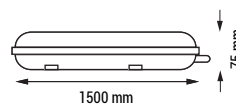

**120CM
SIZE**

	Watts	40W		CRI	>80
	Input Voltage	AC:175-240V		IP Rating	IP65
	Flux	3800 lm		Life Span	25 000 h
	Beam Angle	180°		Dimension	1200x75mm

With **PIR**
SENSOR
SKU No. **OT6665** Neutral Light **4500K**

40W LED WATERPROOF LIGHTING IP65 FIXTURE TYPE

3800
LUMENS

95lm/W
HIGH LUMEN

180°
BEAM ANGLE

IP65

EMERGENCY

SKU No. **OT6666** Neutral Light **4500K**

With **PIR**
SENSOR
SKU No. **OT6667** Neutral Light **4500K**

	Watts	60W		CRI	>80
	Input Voltage	AC:175-240V		IP Rating	IP65
	Flux	5700 lm		Life Span	25 000 h
	Beam Angle	180°		Dimension	1500x75mm

60W LED WATERPROOF LIGHTING IP65 FIXTURE TYPE

**150CM
SIZE**

EMERGENCY

SKU No. **OT6668** Neutral Light **4500K**

5700
LUMENS

95lm/W
HIGH LUMEN

180°
BEAM ANGLE

IP65