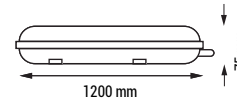

**120CM
SIZE**

	Watts	40W		CRI	>80
	Input Voltage	AC:175-240V		IP Rating	IP65
	Flux	3800 lm		Life Span	25 000 h
	Beam Angle	180°		Dimension	1200x75mm

With **PIR**
SENSOR
SKU No. **OT6665** Neutral Light **4500K**

40W LED WATERPROOF LIGHTING IP65 FIXTURE TYPE

3800
LUMENS

95lm/W
HIGH LUMEN

180°
BEAM ANGLE

IP65

EMERGENCY

SKU No. **OT6666** Neutral Light **4500K**

With **PIR**
SENSOR
SKU No. **OT6667** Neutral Light **4500K**

	Watts	60W		CRI	>80
	Input Voltage	AC:175-240V		IP Rating	IP65
	Flux	5700 lm		Life Span	25 000 h
	Beam Angle	180°		Dimension	1500x75mm

60W LED WATERPROOF LIGHTING IP65 FIXTURE TYPE

**150CM
SIZE**

EMERGENCY

SKU No. **OT6668** Neutral Light **4500K**

5700
LUMENS

95lm/W
HIGH LUMEN

180°
BEAM ANGLE

IP65