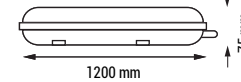

# OPTONICA

**120CM  
SIZE**

Watts	40W	CRI	>80
Input Voltage	AC:175-240V	IP Rating	IP65
Flux	3800 lm	Life Span	25 000 h
Beam Angle	180°	Dimension	1200x75mm

**STAINLESS STEEL CLIPS**

**SKU No.**  
White Light  
**OT6661 6000K**