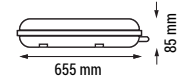

## T8 TUBE FIXTURE

SINGLE T8 TUBE SOCKET  
FOR ONE-SIDE POWER

For Single LED Tube 23W

OT6654

For Two LED Tubes 9W

OT6651

For Two LED Tubes 18W

OT6653