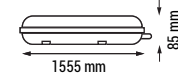

LED TUBES

For Single LED Tube 9W

SKU No.
OT6650

For Single LED Tube 18W

OT6652

T8 TUBE FIXTURE

SINGLE T8 TUBE SOCKET
FOR ONE-SIDE POWER

For Single LED Tube 23W

OT6654

For Two LED Tubes 9W

OT6651

For Two LED Tubes 18W

OT6653

T8 TUBE FIXTURE

DUBLE TUBE SOCKET
FOR ONE-SIDE POWER

For Two LED Tubes 23W

OT6655