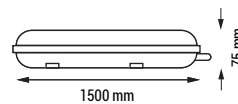

LED TUBES

OPTONICA

**120CM
SIZE**

Watts	40W	CRI	>80
Input Voltage	AC:175-240V	IP Rating	IP65
Flux	3800 lm	Life Span	25 000 h
Beam Angle	180°	Dimension	1200x75mm

SKU No.
White Light
OT6661 6000K

Neutral White
OT6662 4500K

Color temperature

40W LED WATERPROOF LIGHTING IP65 FIXTURE TYPE

3800 LUMENS	95lm/W HIGH LUMEN	180° BEAM ANGLE	IP65

60W LED WATERPROOF LIGHTING IP65 FIXTURE TYPE

SKU No.
White Light
6000K OT6663
Neutral White
4500K OT6664
Color temperature

Watts	60W	CRI	>80
Input Voltage	AC:175-240V	IP Rating	IP65
Flux	5700 lm	Life Span	25 000 h
Beam Angle	180°	Dimension	1500x75mm

5700 LUMENS	95lm/W HIGH LUMEN	180° BEAM ANGLE	IP65

**150CM
SIZE**