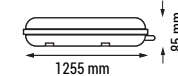

## T8 TUBE FIXTURE

SINGLE T8 TUBE SOCKET  
FOR ONE-SIDE POWER

For Single LED Tube 23W

OT6654

For Two LED Tubes 9W

OT6651

For Two LED Tubes 18W

OT6653