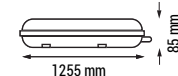

LED TUBES

For Single LED Tube 9W

SKU No.
OT6650

For Single LED Tube 18W

OT6652

T8 TUBE FIXTURE

SINGLE T8 TUBE SOCKET
FOR ONE-SIDE POWER

For Single LED Tube 23W

OT6654

For Two LED Tubes 9W

OT6651

For Two LED Tubes 18W

OT6653

T8 TUBE FIXTURE

DUBLE TUBE SOCKET
FOR ONE-SIDE POWER

For Two LED Tubes 23W

OT6655